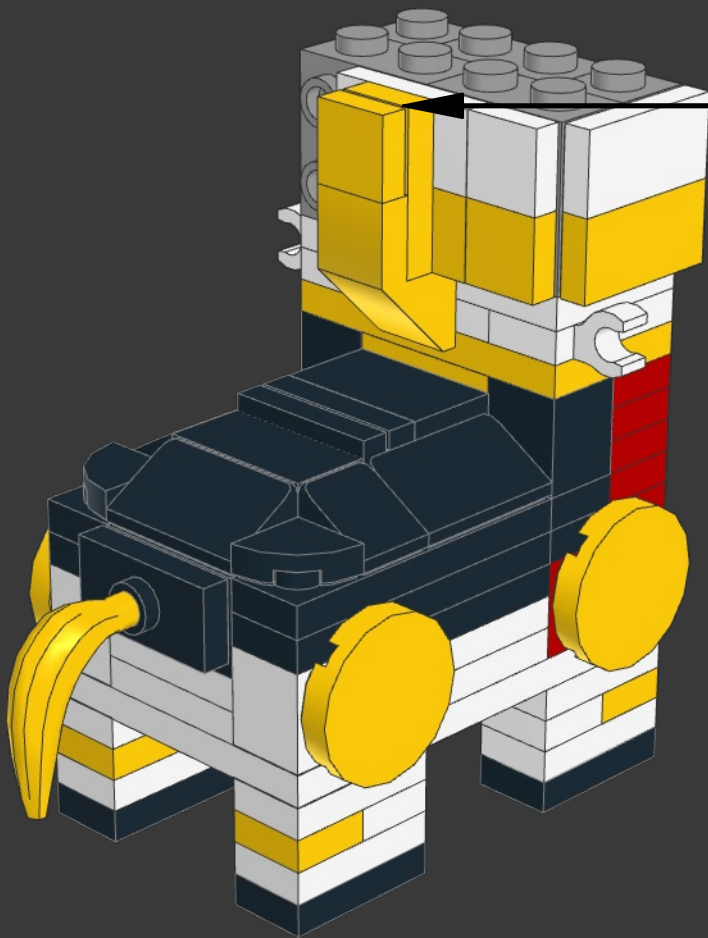

STEED

FROM SABER RIDER

MODEL INSTRUCTIONS BY BIRD BRICK BUILDS
AUTHOR: EDUARDO SOUSA

152 PARTS

Step into the futuristic world of Saber Rider, a captivating sci-fi animated series that takes us on an intergalactic adventure filled with action, heroism, and camaraderie. At the heart of this thrilling show is Steed, a remarkable and powerful mechanical horse whose presence and loyalty have won the hearts of fans worldwide.

2

3

4

37

38

39

40

41

42

43

44

45

46

48

49

1