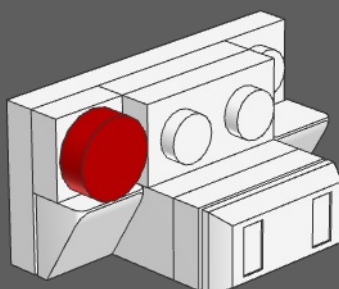

6

1x

7

1x

8

1x

9

2x

10

1x

11

1x

12

1x