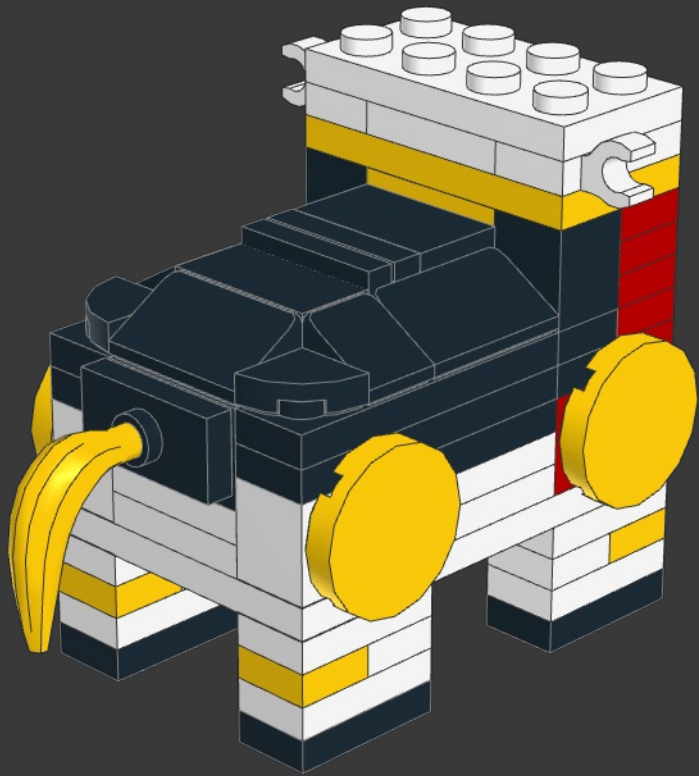

STEED

FROM SABER RIDER

MODEL INSTRUCTIONS BY BIRD BRICK BUILDS
AUTHOR: EDUARDO SOUSA

152 PARTS

Step into the futuristic world of Saber Rider, a captivating sci-fi animated series that takes us on an intergalactic adventure filled with action, heroism, and camaraderie. At the heart of this thrilling show is Steed, a remarkable and powerful mechanical horse whose presence and loyalty have won the hearts of fans worldwide.

Now, fans can celebrate their love for this remarkable character with the LEGO BrickHeadz Steed from "Saber Rider and the Star Sheriffs"! This meticulously crafted collectible brings Steed to life in an adorable and iconic brick-built style.

2

3

4

37

38

39

40

41