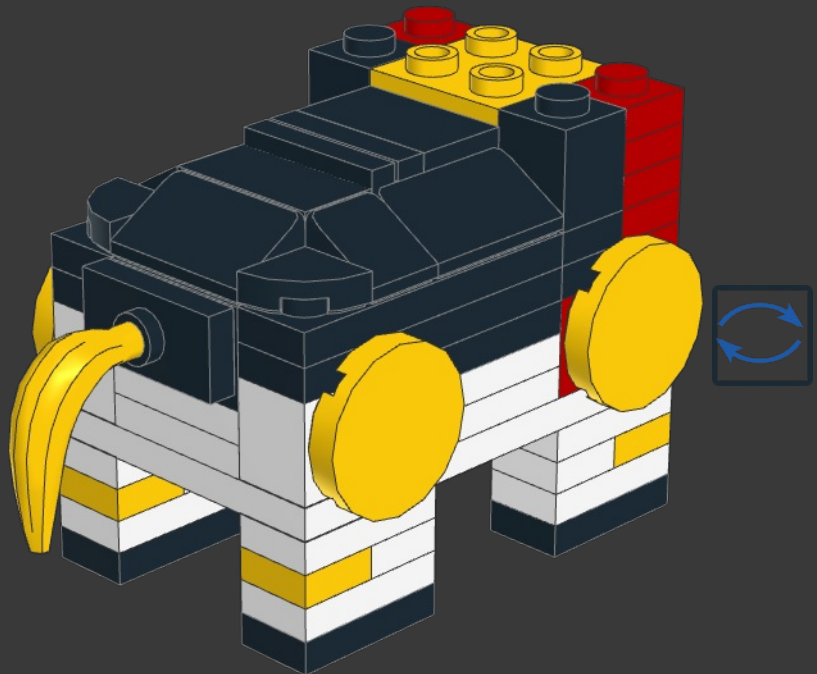

STEED

FROM SABER RIDER

MODEL INSTRUCTIONS BY BIRD BRICK BUILDS
AUTHOR: EDUARDO SOUSA

152 PARTS

Step into the futuristic world of Saber Rider, a captivating sci-fi animated series that takes us on an intergalactic adventure filled with action, heroism, and camaraderie. At the heart of this thrilling show is Steed, a remarkable and powerful mechanical horse whose presence and loyalty have won the hearts of fans worldwide.

2

3

4

37

38

39

40

41