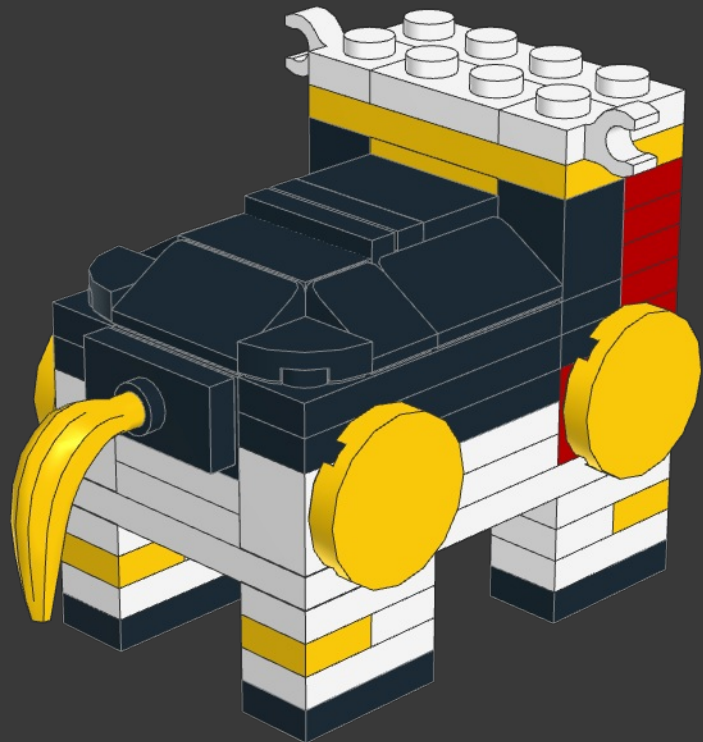

STEED

FROM SABER RIDER

MODEL INSTRUCTIONS BY BIRD BRICK BUILDS
AUTHOR: EDUARDO SOUSA

152 PARTS

Step into the futuristic world of Saber Rider, a captivating sci-fi animated series that takes us on an intergalactic adventure filled with action, heroism, and camaraderie. At the heart of this thrilling show is Steed, a remarkable and powerful mechanical horse whose presence and loyalty have won the hearts of fans worldwide.

Now, fans can celebrate their love for this remarkable character with the LEGO BrickHeadz Steed from "Saber Rider and the Star Sheriffs"! This meticulously crafted collectible brings Steed to life in an adorable and iconic brick-built style.

2

3

4

37

38

39

40

41