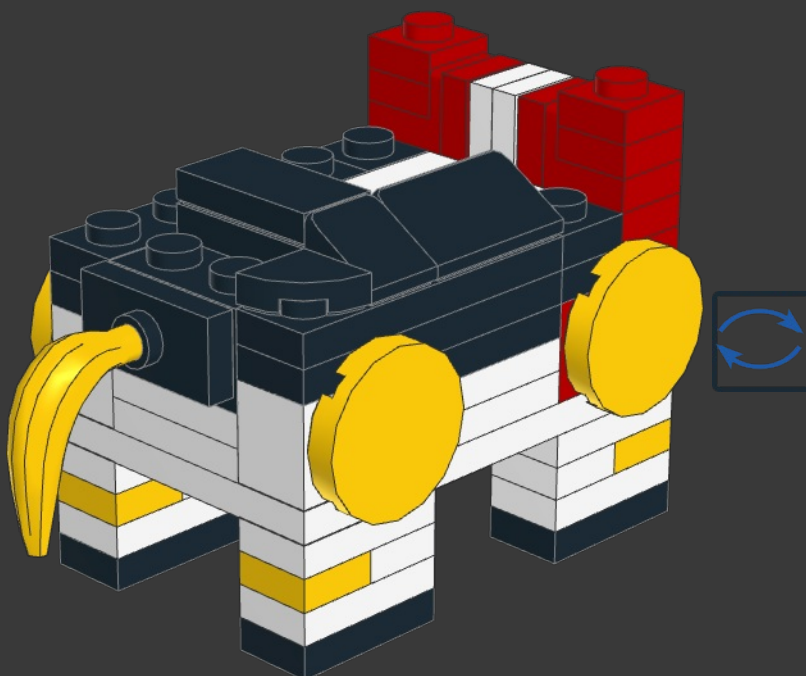

33

1x

1x

1x

34

1x

35

1x

1x

1x