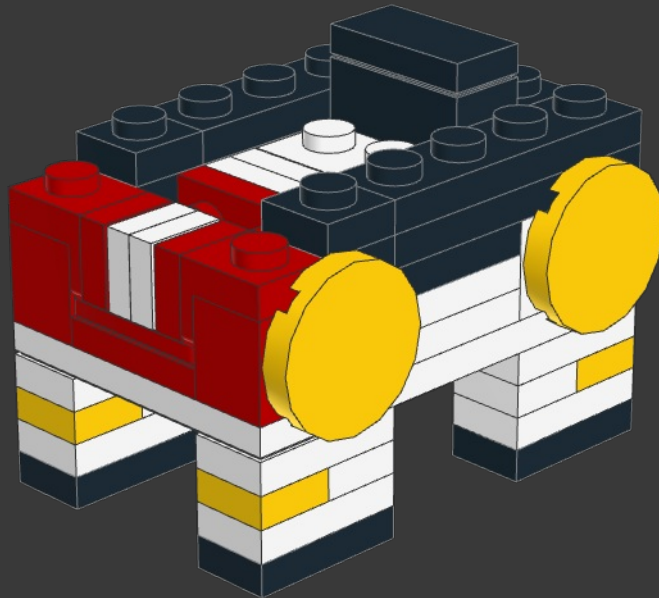

STEED

FROM SABER RIDER

MODEL INSTRUCTIONS BY BIRD BRICK BUILDS
AUTHOR: EDUARDO SOUSA

152 PARTS

Step into the futuristic world of Saber Rider, a captivating sci-fi animated series that takes us on an intergalactic adventure filled with action, heroism, and camaraderie. At the heart of this thrilling show is Steed, a remarkable and powerful mechanical horse whose presence and loyalty have won the hearts of fans worldwide.

20

21

22 
1x

23 
1x

24 
1x

25

1	 1x	2	 1x	3	 1x
				x2	

26