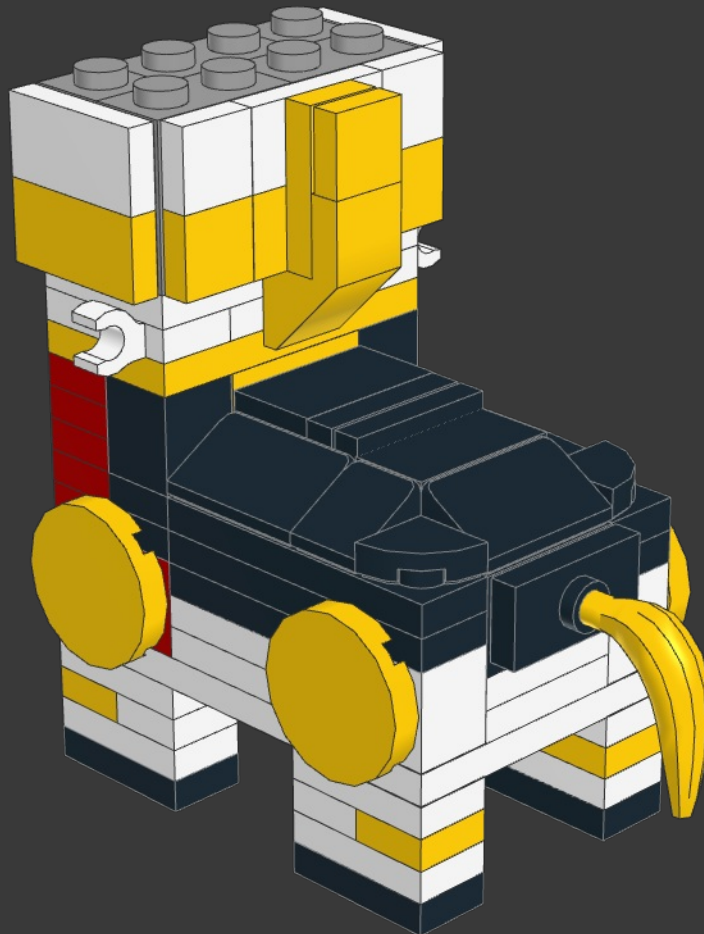

STEED

FROM SABER RIDER

MODEL INSTRUCTIONS BY BIRD BRICK BUILDS
AUTHOR: EDUARDO SOUSA

152 PARTS

Step into the futuristic world of Saber Rider, a captivating sci-fi animated series that takes us on an intergalactic adventure filled with action, heroism, and camaraderie. At the heart of this thrilling show is Steed, a remarkable and powerful mechanical horse whose presence and loyalty have won the hearts of fans worldwide.

42

43

44

45

46

48

49

1