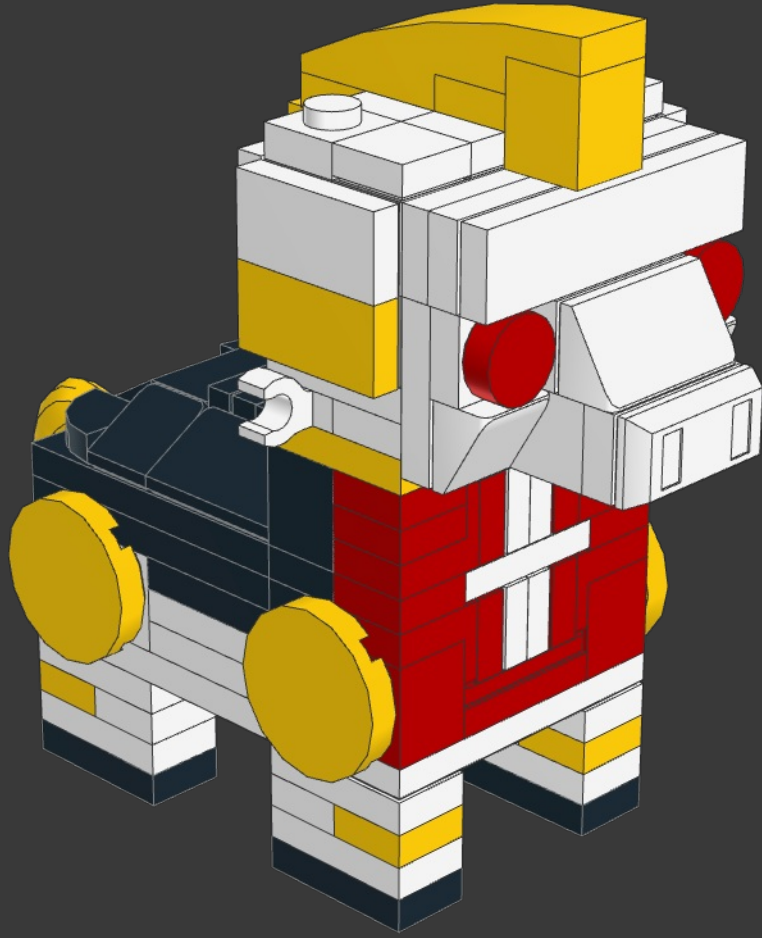

STEED

FROM SABER RIDER

MODEL INSTRUCTIONS BY BIRD BRICK BUILDS
AUTHOR: EDUARDO SOUSA

152 PARTS

Step into the futuristic world of Saber Rider, a captivating sci-fi animated series that takes us on an intergalactic adventure filled with action, heroism, and camaraderie. At the heart of this thrilling show is Steed, a remarkable and powerful mechanical horse whose presence and loyalty have won the hearts of fans worldwide.

Now, fans can celebrate their love for this remarkable character with the LEGO BrickHeadz Steed from "Saber Rider and the Star Sheriffs"! This meticulously crafted collectible brings Steed to life in an adorable and iconic brick-built style.

The BrickHeadz Steed captures all of its defining features, from its sleek white and black metallic body to the yellow mane and the white on red chest cross. With its buildable and displayable design, this BrickHeadz set perfectly commemorates Steed's might and significance, making it a must-have addition for "Saber Rider and the Star Sheriffs" enthusiasts and LEGO collectors alike.

6
1x

54

1x

1x

55

1x

1x

56