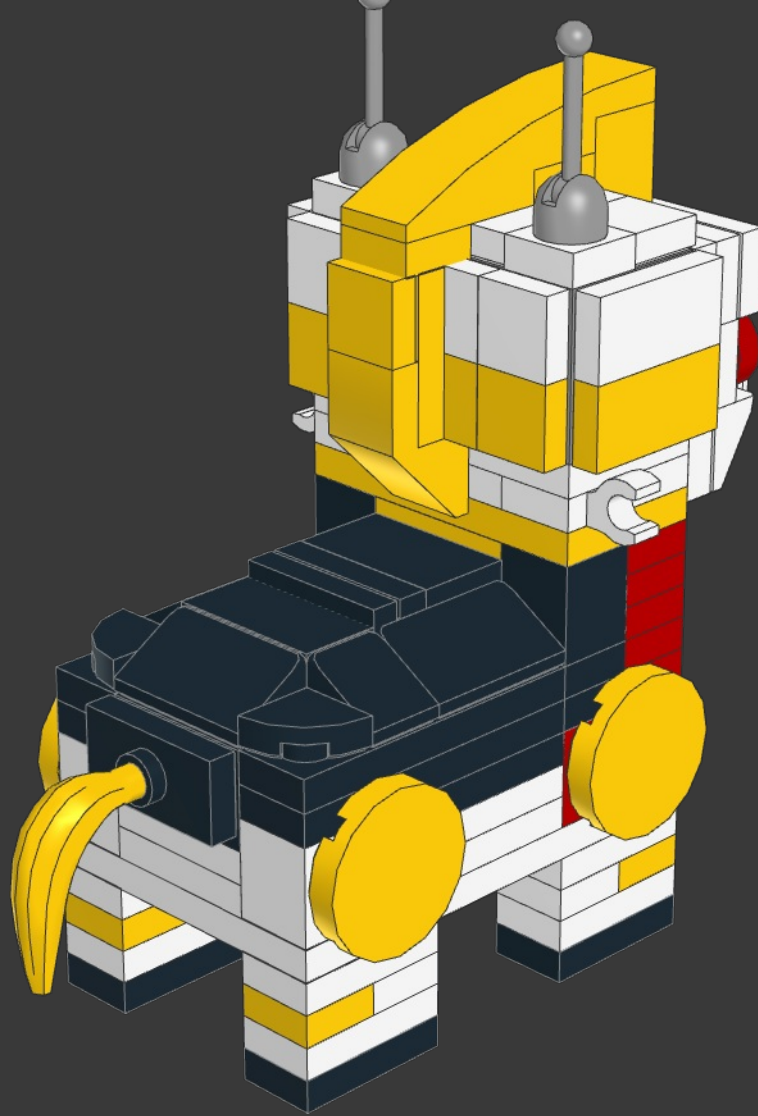

STEED

FROM SABER RIDER

MODEL INSTRUCTIONS BY BIRD BRICK BUILDS
AUTHOR: EDUARDO SOUSA

152 PARTS

Step into the futuristic world of Saber Rider, a captivating sci-fi animated series that takes us on an intergalactic adventure filled with action, heroism, and camaraderie. At the heart of this thrilling show is Steed, a remarkable and powerful mechanical horse whose presence and loyalty have won the hearts of fans worldwide.

Now, fans can celebrate their love for this remarkable character with the LEGO BrickHeadz Steed from "Saber Rider and the Star Sheriffs"! This meticulously crafted collectible brings Steed to life in an adorable and iconic brick-built style.

6
1x

54

1x

1x

55

1x

1x

56