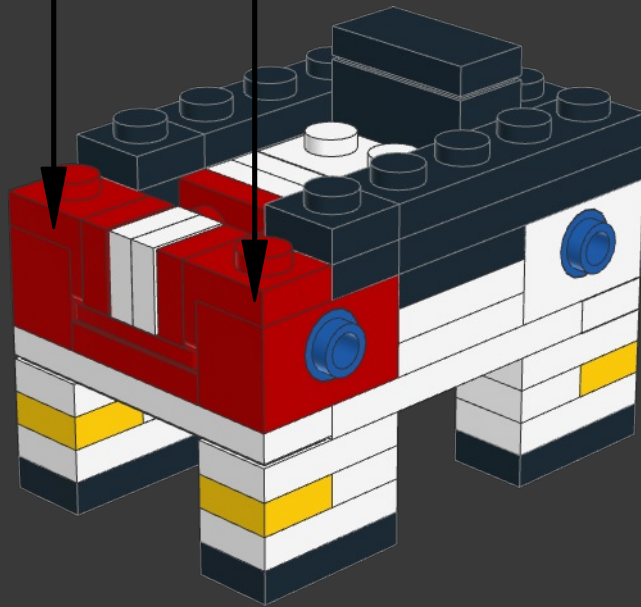

25

1	 1x	2	 1x	3	 1x
				x2