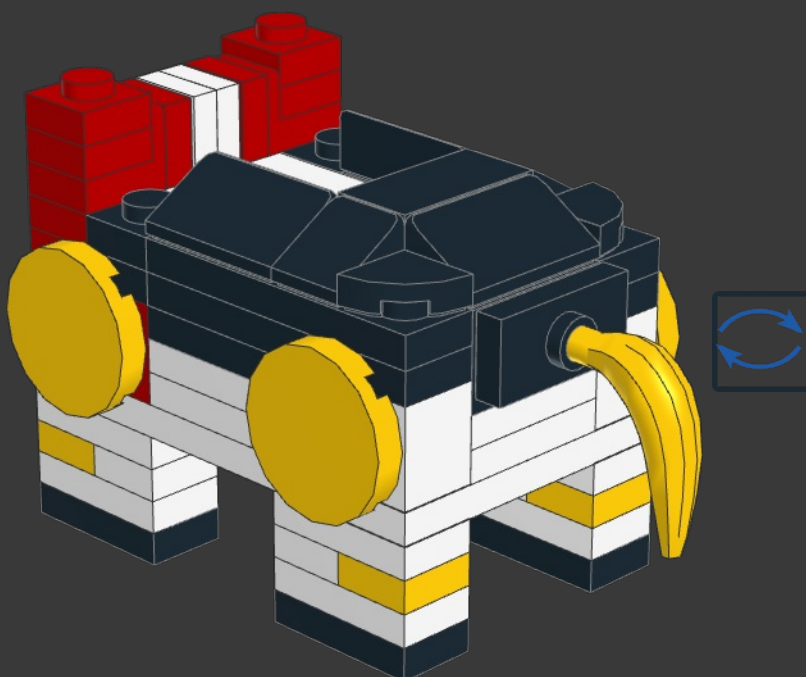

33

1x

1x

1x

34

1x

35

1x

1x

1x