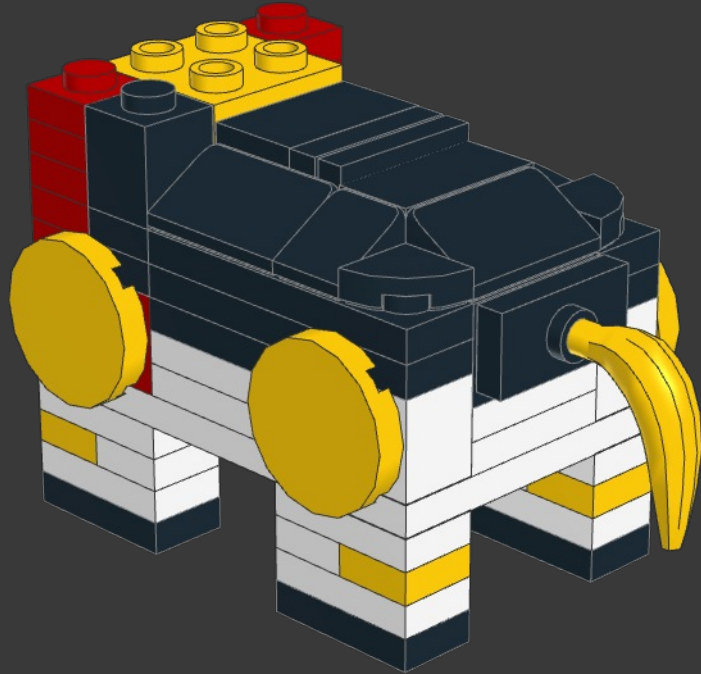

STEED

FROM SABER RIDER

MODEL INSTRUCTIONS BY BIRD BRICK BUILDS
AUTHOR: EDUARDO SOUSA

152 PARTS

Step into the futuristic world of Saber Rider, a captivating sci-fi animated series that takes us on an intergalactic adventure filled with action, heroism, and camaraderie. At the heart of this thrilling show is Steed, a remarkable and powerful mechanical horse whose presence and loyalty have won the hearts of fans worldwide.

Now, fans can celebrate their love for this remarkable character with the LEGO BrickHeadz Steed from "Saber Rider and the Star Sheriffs"! This meticulously crafted collectible brings Steed to life in an adorable and iconic brick-built style.

The BrickHeadz Steed captures all of its defining features, from its sleek white and black metallic body to the yellow mane and the white on red chest cross. With its buildable and displayable design, this BrickHeadz set perfectly commemorates Steed's might and significance, making it a must-have addition for "Saber Rider and the Star Sheriffs" enthusiasts and LEGO collectors alike.

2

3

4

37

38

39

40

41