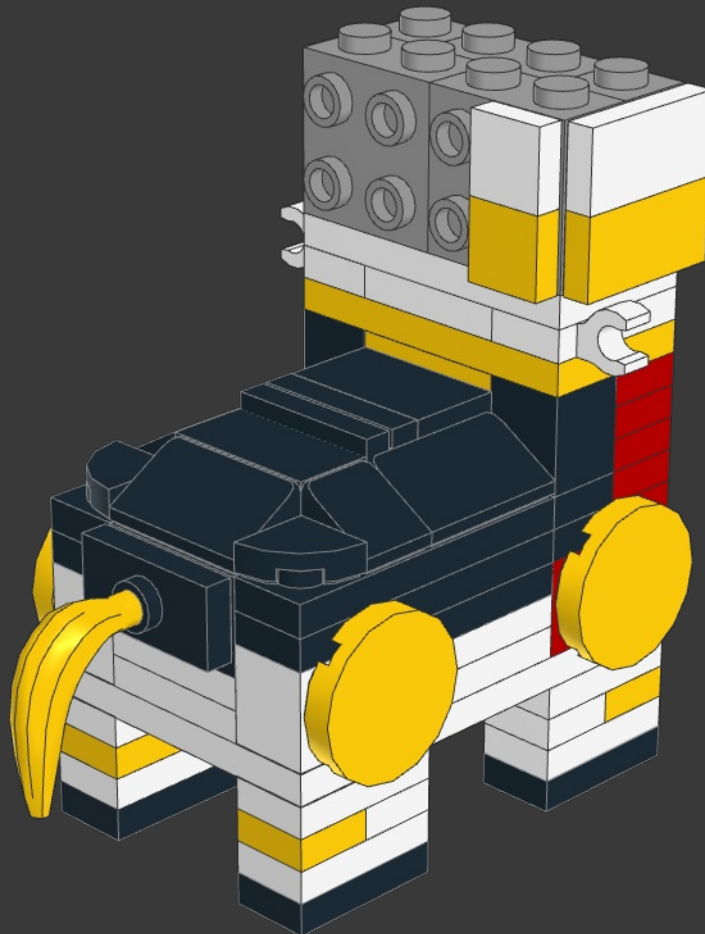

STEED

FROM SABER RIDER

MODEL INSTRUCTIONS BY BIRD BRICK BUILDS
AUTHOR: EDUARDO SOUSA

152 PARTS

Step into the futuristic world of Saber Rider, a captivating sci-fi animated series that takes us on an intergalactic adventure filled with action, heroism, and camaraderie. At the heart of this thrilling show is Steed, a remarkable and powerful mechanical horse whose presence and loyalty have won the hearts of fans worldwide.

42

43

44

45

46

48

49

1