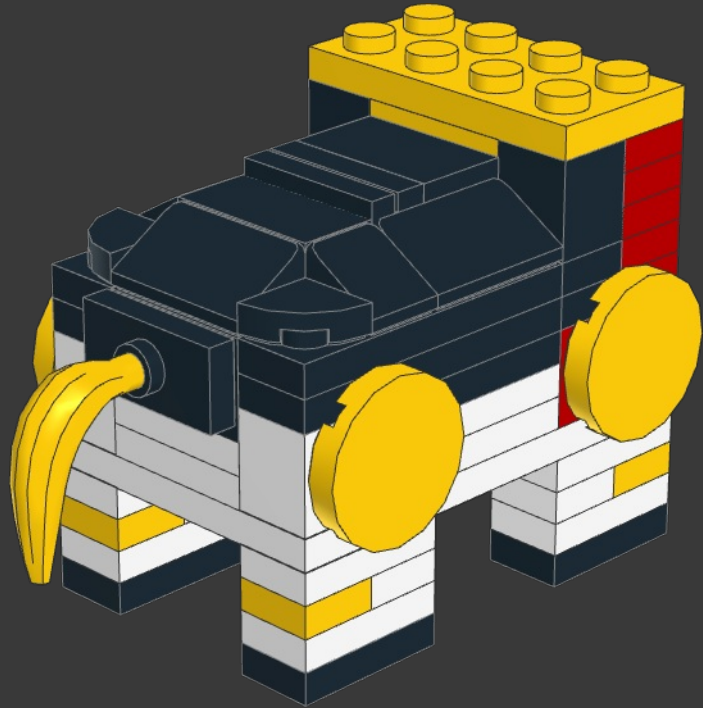

STEED

FROM SABER RIDER

MODEL INSTRUCTIONS BY BIRD BRICK BUILDS
AUTHOR: EDUARDO SOUSA

152 PARTS

Step into the futuristic world of Saber Rider, a captivating sci-fi animated series that takes us on an intergalactic adventure filled with action, heroism, and camaraderie. At the heart of this thrilling show is Steed, a remarkable and powerful mechanical horse whose presence and loyalty have won the hearts of fans worldwide.

Now, fans can celebrate their love for this remarkable character with the LEGO BrickHeadz Steed from "Saber Rider and the Star Sheriffs"! This meticulously crafted collectible brings Steed to life in an adorable and iconic brick-built style.

The BrickHeadz Steed captures all of its defining features, from its sleek white and black metallic body to the yellow mane and the white on red chest cross. With its buildable and displayable design, this BrickHeadz set perfectly commemorates Steed's might and significance, making it a must-have addition for "Saber Rider and the Star Sheriffs" enthusiasts and LEGO collectors alike.

2

3

4

37

38

39

40

41