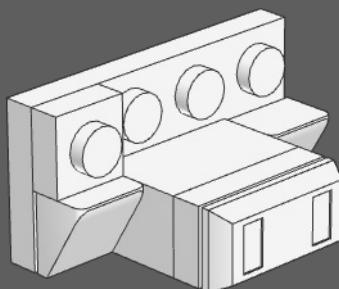

6

1x

7

1x

8

1x

9

2x

10

1x

11

1x

12

1x