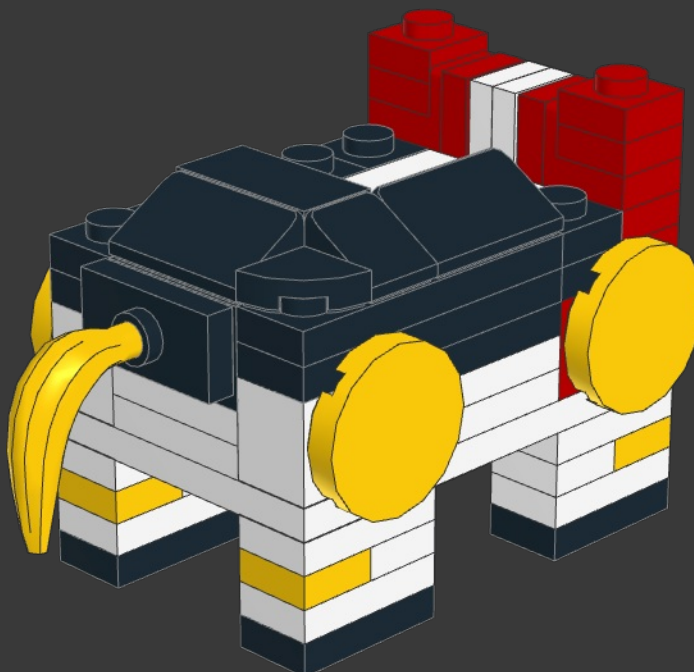

33

1x

1x

1x

34

1x

35

1x

1x

1x