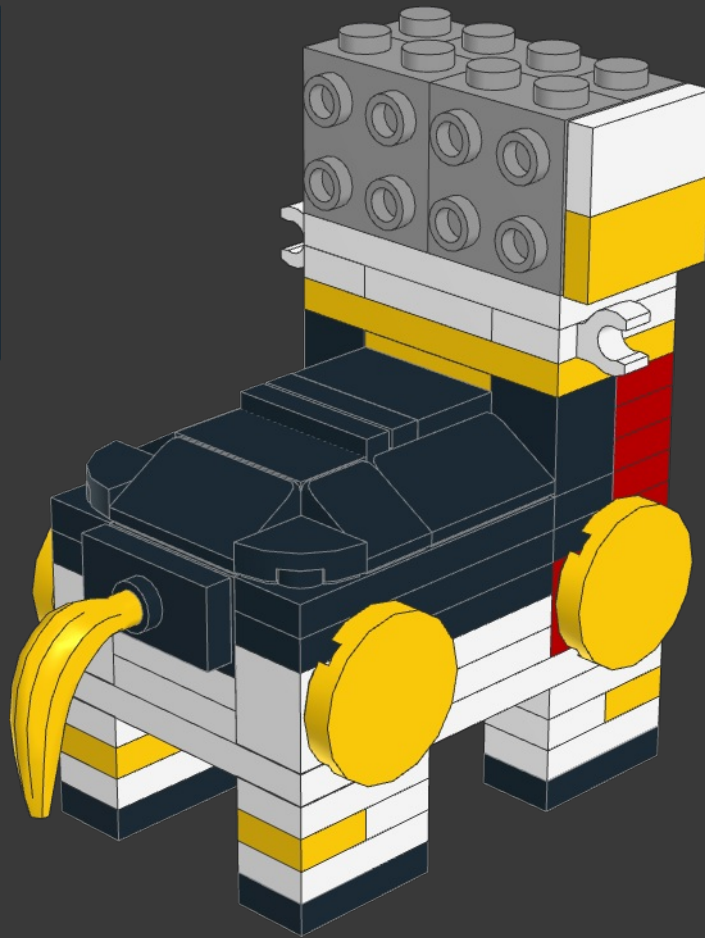

STEED

FROM SABER RIDER

MODEL INSTRUCTIONS BY BIRD BRICK BUILDS
AUTHOR: EDUARDO SOUSA

152 PARTS

Step into the futuristic world of Saber Rider, a captivating sci-fi animated series that takes us on an intergalactic adventure filled with action, heroism, and camaraderie. At the heart of this thrilling show is Steed, a remarkable and powerful mechanical horse whose presence and loyalty have won the hearts of fans worldwide.

42

43

44

45

46

48

49

1