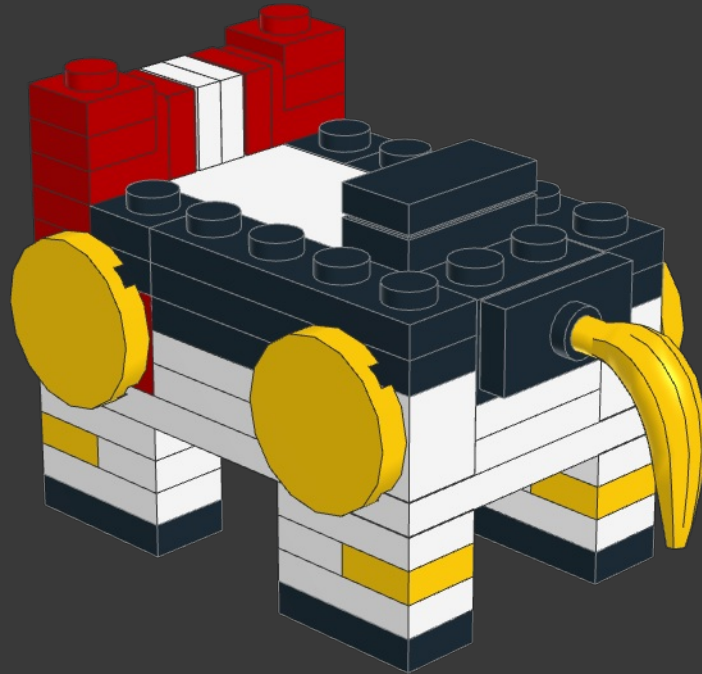

STEED

FROM SABER RIDER

MODEL INSTRUCTIONS BY BIRD BRICK BUILDS
AUTHOR: EDUARDO SOUSA

152 PARTS

Step into the futuristic world of Saber Rider, a captivating sci-fi animated series that takes us on an intergalactic adventure filled with action, heroism, and camaraderie. At the heart of this thrilling show is Steed, a remarkable and powerful mechanical horse whose presence and loyalty have won the hearts of fans worldwide.

Now, fans can celebrate their love for this remarkable character with the LEGO BrickHeadz Steed from "Saber Rider and the Star Sheriffs"! This meticulously crafted collectible brings Steed to life in an adorable and iconic brick-built style.

27

28

29

31

32

33

1x

1x