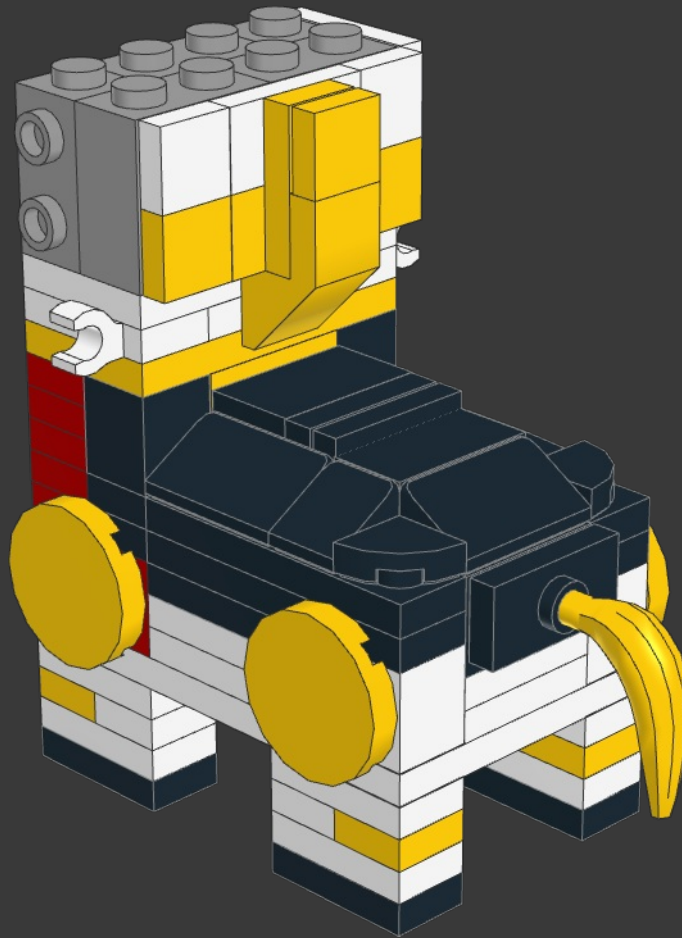

STEED

FROM SABER RIDER

MODEL INSTRUCTIONS BY BIRD BRICK BUILDS
AUTHOR: EDUARDO SOUSA

152 PARTS

Step into the futuristic world of Saber Rider, a captivating sci-fi animated series that takes us on an intergalactic adventure filled with action, heroism, and camaraderie. At the heart of this thrilling show is Steed, a remarkable and powerful mechanical horse whose presence and loyalty have won the hearts of fans worldwide.

42

43

44

45

46

48

49

1