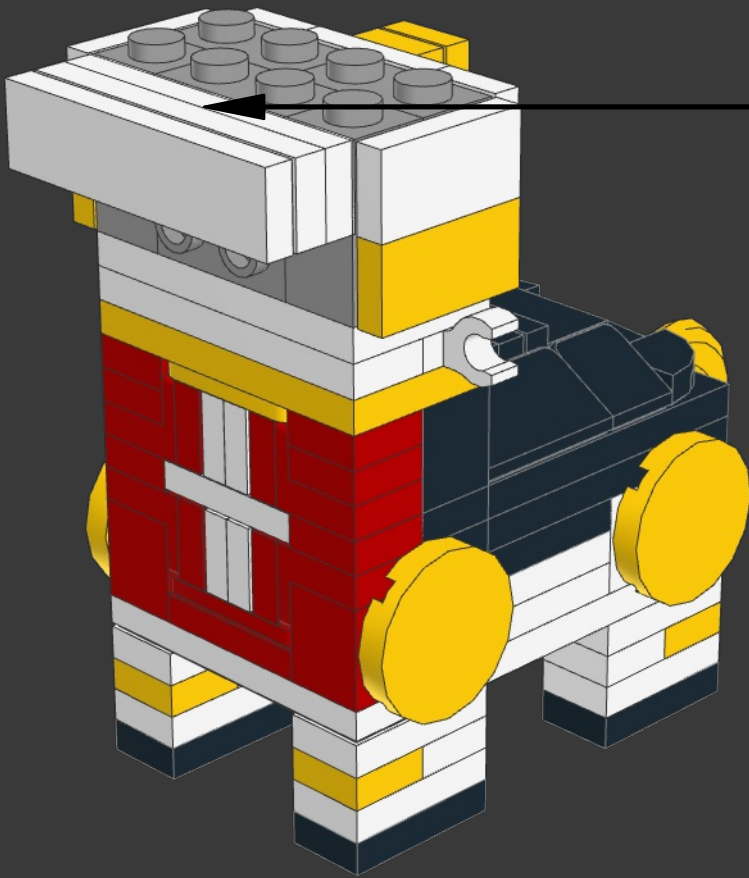

STEED

FROM SABER RIDER

MODEL INSTRUCTIONS BY BIRD BRICK BUILDS
AUTHOR: EDUARDO SOUSA

152 PARTS

Step into the futuristic world of Saber Rider, a captivating sci-fi animated series that takes us on an intergalactic adventure filled with action, heroism, and camaraderie. At the heart of this thrilling show is Steed, a remarkable and powerful mechanical horse whose presence and loyalty have won the hearts of fans worldwide.

Now, fans can celebrate their love for this remarkable character with the LEGO BrickHeadz Steed from "Saber Rider and the Star Sheriffs"! This meticulously crafted collectible brings Steed to life in an adorable and iconic brick-built style.

The BrickHeadz Steed captures all of its defining features, from its sleek white and black metallic body to the yellow mane and the white on red chest cross. With its buildable and displayable design, this BrickHeadz set perfectly commemorates Steed's might and significance, making it a must-have addition for "Saber Rider and the Star Sheriffs" enthusiasts and LEGO collectors alike.

42

43

44

45

46

48

49

1