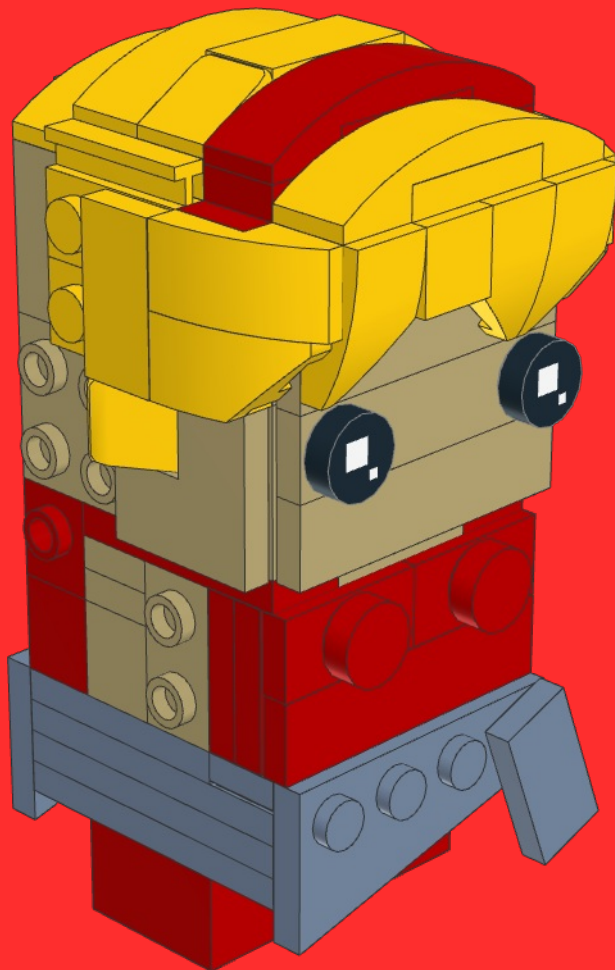

April

from Saber rider

Model instructions by Bird Brick Builds
Author: Eduardo Sousa

138 Parts

Step into the futuristic world of Saber Rider, a captivating sci-fi animated series that takes us on an intergalactic adventure filled with action, heroism, and camaraderie. At the heart of this thrilling show is April, a fearless and resourceful character whose brilliance and bravery have won the hearts of fans worldwide.

Now, fans can celebrate their love for this remarkable character with the LEGO BrickHeadz April from Saber Rider! This meticulously crafted collectible brings April to life in an adorable and iconic brick-built style.

The BrickHeadz April captures all of her defining features, from her intense blue eyes to her flowing blond hair. With its buildable and displayable design, this BrickHeadz set perfectly commemorates April's courage and intelligence, making it a must-have addition for Saber Rider enthusiasts and LEGO collectors alike.

59

60

61

62

63

64

65

66