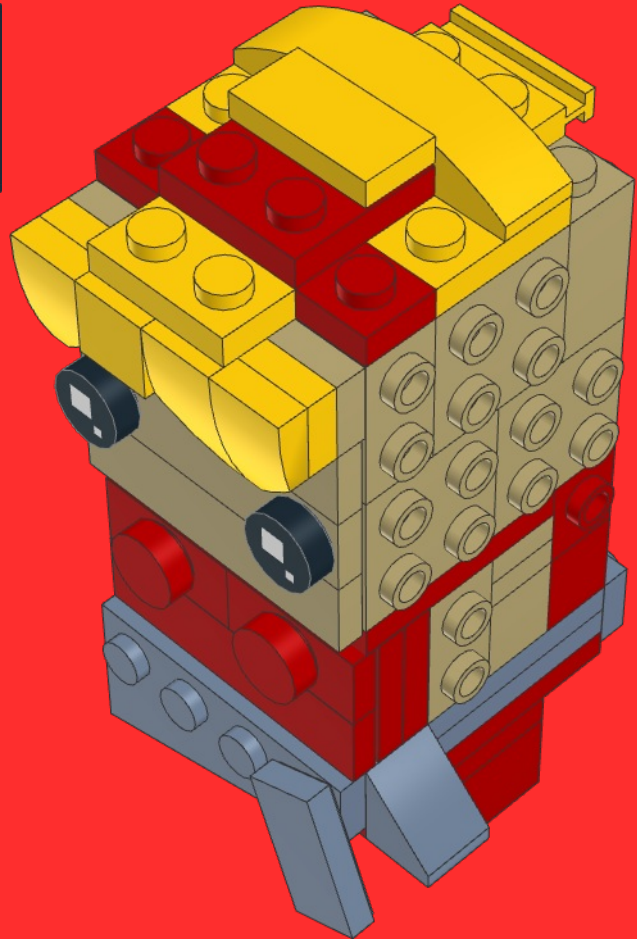

April

from Saber rider

Model instructions by Bird Brick Builds
Author: Eduardo Sousa

138 Parts

Step into the futuristic world of Saber Rider, a captivating sci-fi animated series that takes us on an intergalactic adventure filled with action, heroism, and camaraderie. At the heart of this thrilling show is April, a fearless and resourceful character whose brilliance and bravery have won the hearts of fans worldwide.

Now, fans can celebrate their love for this remarkable character with the LEGO BrickHeadz April from Saber Rider! This meticulously crafted collectible brings April to life in an adorable and iconic brick-built style.

35

36

37

38

39

40

41

42