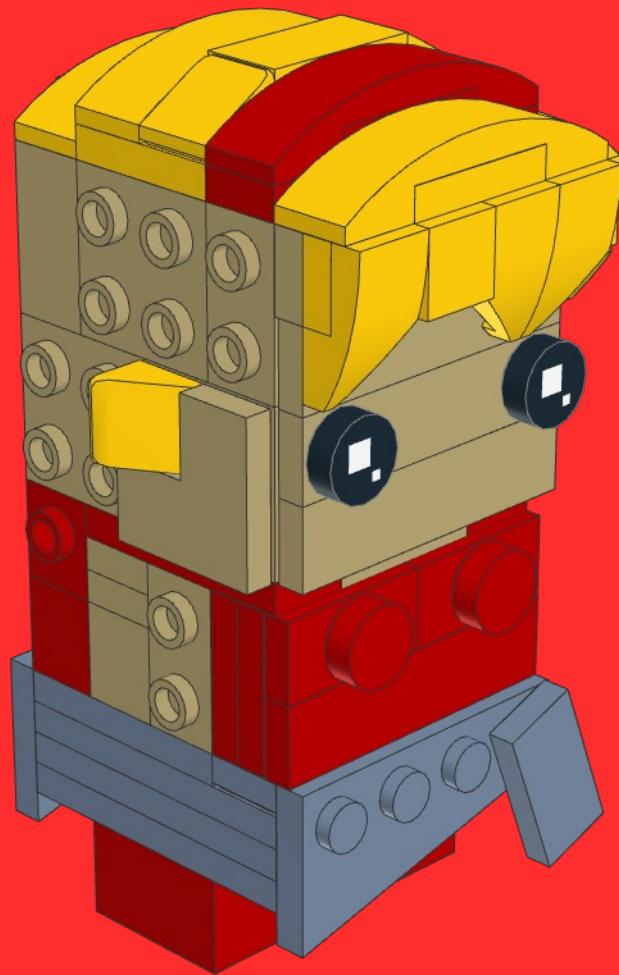

April

from Saber rider

Model instructions by Bird Brick Builds
Author: Eduardo Sousa

138 Parts

Step into the futuristic world of Saber Rider, a captivating sci-fi animated series that takes us on an intergalactic adventure filled with action, heroism, and camaraderie. At the heart of this thrilling show is April, a fearless and resourceful character whose brilliance and bravery have won the hearts of fans worldwide.

Now, fans can celebrate their love for this remarkable character with the LEGO BrickHeadz April from Saber Rider! This meticulously crafted collectible brings April to life in an adorable and iconic brick-built style.

The BrickHeadz April captures all of her defining features, from her intense blue eyes to her flowing blond hair. With its buildable and displayable design, this BrickHeadz set perfectly commemorates April's courage and intelligence, making it a must-have addition for Saber Rider enthusiasts and LEGO collectors alike.

51

52

53

54

55

56

57

58