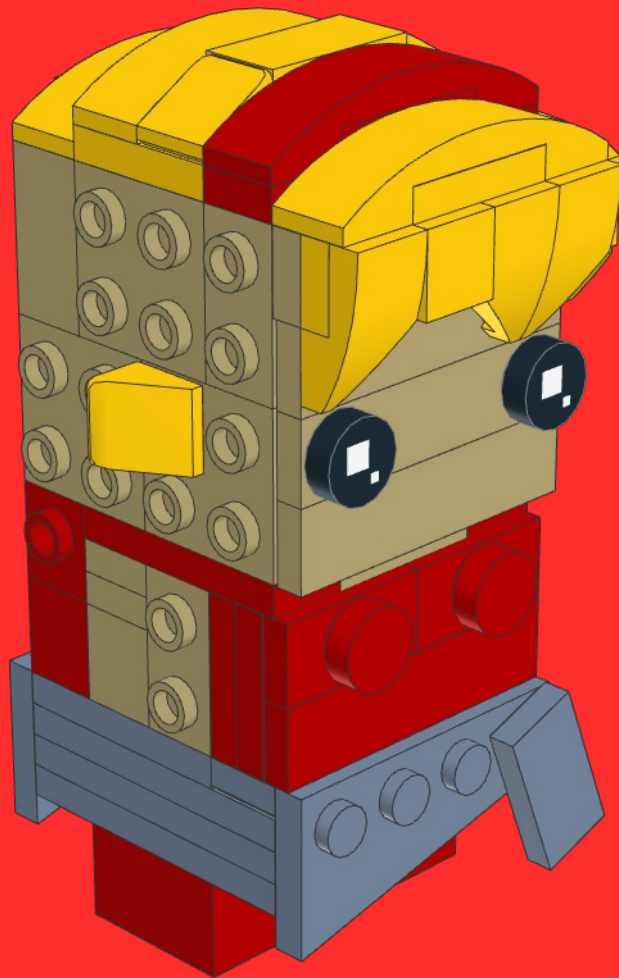

April

from Saber rider

Model instructions by Bird Brick Builds
Author: Eduardo Sousa

138 Parts

Step into the futuristic world of Saber Rider, a captivating sci-fi animated series that takes us on an intergalactic adventure filled with action, heroism, and camaraderie. At the heart of this thrilling show is April, a fearless and resourceful character whose brilliance and bravery have won the hearts of fans worldwide.

Now, fans can celebrate their love for this remarkable character with the LEGO BrickHeadz April from Saber Rider! This meticulously crafted collectible brings April to life in an adorable and iconic brick-built style.

The BrickHeadz April captures all of her defining features, from her intense blue eyes to her flowing blond hair. With its buildable and displayable design, this BrickHeadz set perfectly commemorates April's courage and intelligence, making it a must-have addition for Saber Rider enthusiasts and LEGO collectors alike.

51

52

53

54

55

56

57

58