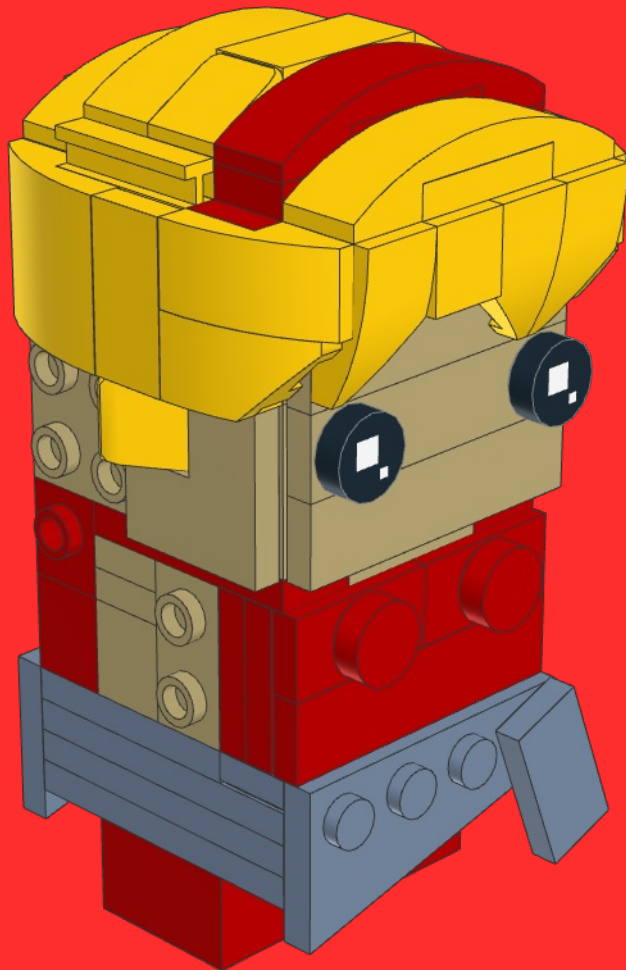

April

from Saber rider

Model instructions by Bird Brick Builds
Author: Eduardo Sousa

138 Parts

Step into the futuristic world of Saber Rider, a captivating sci-fi animated series that takes us on an intergalactic adventure filled with action, heroism, and camaraderie. At the heart of this thrilling show is April, a fearless and resourceful character whose brilliance and bravery have won the hearts of fans worldwide.

Now, fans can celebrate their love for this remarkable character with the LEGO BrickHeadz April from Saber Rider! This meticulously crafted collectible brings April to life in an adorable and iconic brick-built style.

51

52

53

54

55

56

57

58

59

60

61

62

63

64

65

66