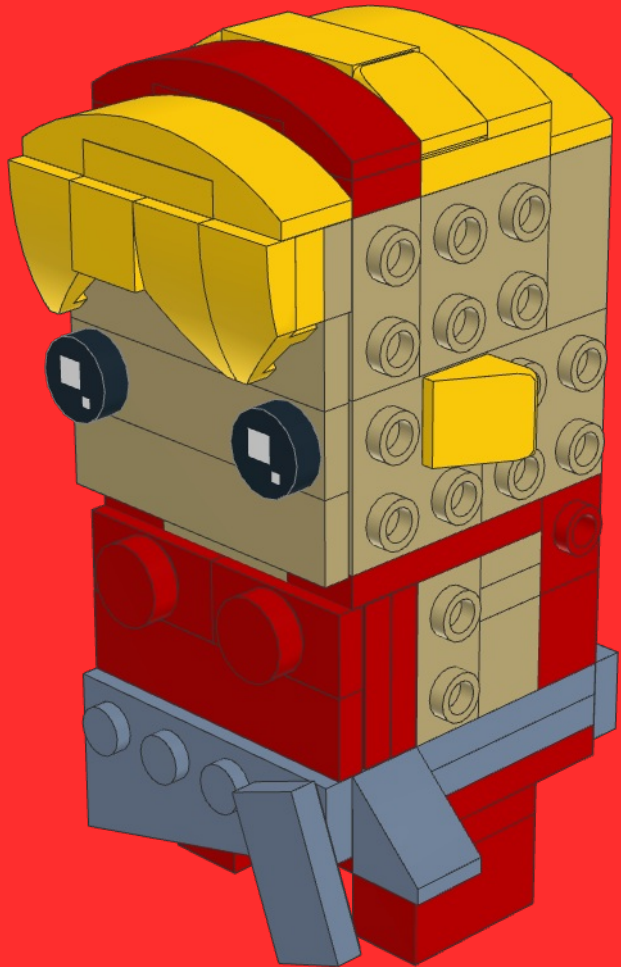

April

from Saber rider

Model instructions by Bird Brick Builds
Author: Eduardo Sousa

138 Parts

Step into the futuristic world of Saber Rider, a captivating sci-fi animated series that takes us on an intergalactic adventure filled with action, heroism, and camaraderie. At the heart of this thrilling show is April, a fearless and resourceful character whose brilliance and bravery have won the hearts of fans worldwide.

Now, fans can celebrate their love for this remarkable character with the LEGO BrickHeadz April from Saber Rider! This meticulously crafted collectible brings April to life in an adorable and iconic brick-built style.

The BrickHeadz April captures all of her defining features, from her intense blue eyes to her flowing blond hair. With its buildable and displayable design, this BrickHeadz set perfectly commemorates April's courage and intelligence, making it a must-have addition for Saber Rider enthusiasts and LEGO collectors alike.

43

44

45

46

47

48

49

50