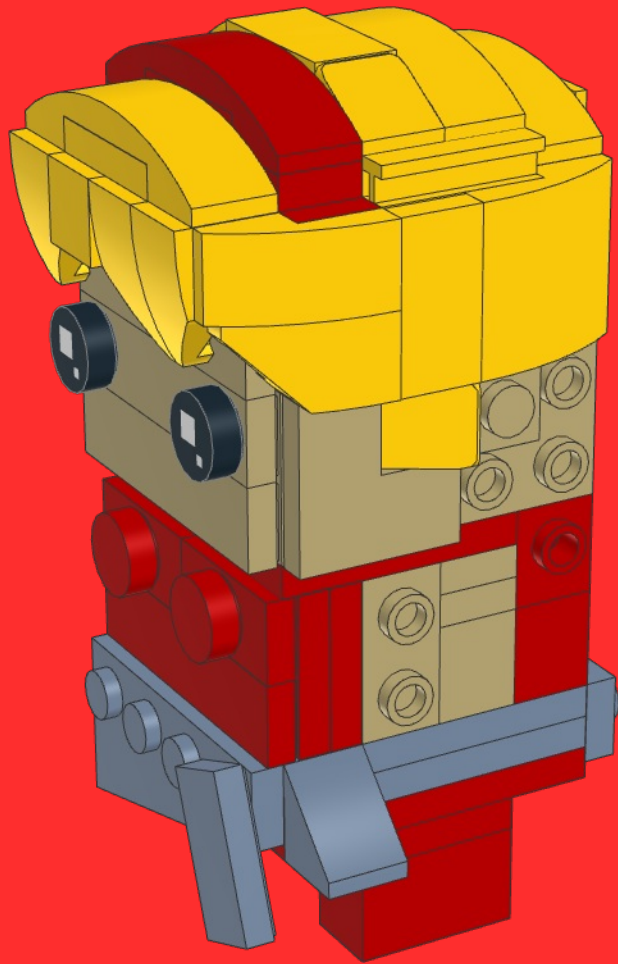

April

from Saber rider

Model instructions by Bird Brick Builds
Author: Eduardo Sousa

138 Parts

Step into the futuristic world of Saber Rider, a captivating sci-fi animated series that takes us on an intergalactic adventure filled with action, heroism, and camaraderie. At the heart of this thrilling show is April, a fearless and resourceful character whose brilliance and bravery have won the hearts of fans worldwide.

Now, fans can celebrate their love for this remarkable character with the LEGO BrickHeadz April from Saber Rider! This meticulously crafted collectible brings April to life in an adorable and iconic brick-built style.

43

44

45

46

47

48

49

50

51

52

53

54

55

56

57

58