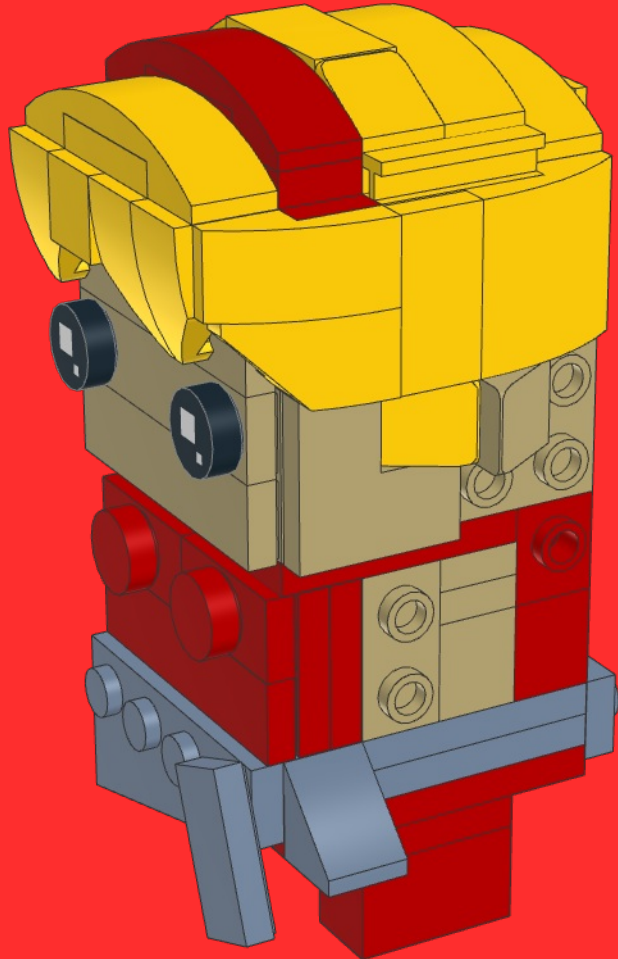

April

from Saber rider

Model instructions by Bird Brick Builds
Author: Eduardo Sousa

138 Parts

Step into the futuristic world of Saber Rider, a captivating sci-fi animated series that takes us on an intergalactic adventure filled with action, heroism, and camaraderie. At the heart of this thrilling show is April, a fearless and resourceful character whose brilliance and bravery have won the hearts of fans worldwide.

Now, fans can celebrate their love for this remarkable character with the LEGO BrickHeadz April from Saber Rider! This meticulously crafted collectible brings April to life in an adorable and iconic brick-built style.

51

52

53

54

55

56

57

58

59

60

61

62

63

64

65

66